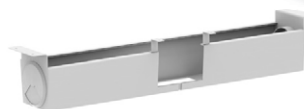

## CABLE TRAYS

From Only  
**£40**  
each

3 COLOUR OPTIONS

Black White Silver

SILVER CABLE BASKET CODE	COLOUR	WIDTH (MM)	PRICE
DD-ICB800SLV	SILVER	800	£54
DD-ICB10SILV	SILVER	1000	£57
DD-ICB12SLV	SILVER	1200	£60
DD-ICB14SLV	SILVER	1400	£64
DD-ICB16SLV	SILVER	1600	£65